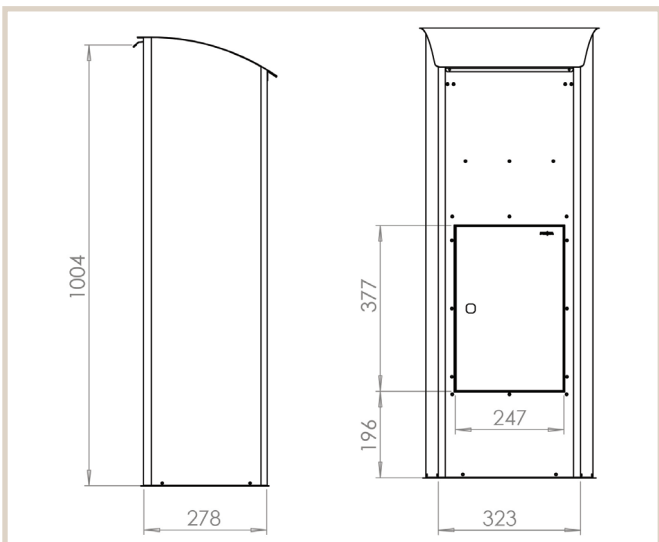

Beech 458

Robust model with an elegant design, with slot for medium-sized parcels and mail. The intermediate base can be removed to hold larger quantities of mail and small packages.

Technical info:

Height: 1004 mm
Width: 323 mm
Depth: 278 mm

Look:

MEFA security lock

Art. No:

Traffic white glossy: 458001M
White aluminium: 458901M
Jet black structure: 458101M
Anthracite grey glossy: 458500M