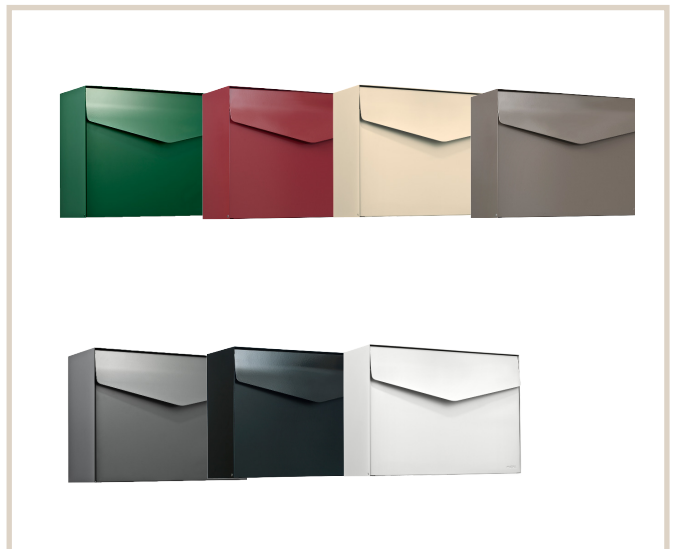

Letter 111

MEFA Letter gives you good, well-thought-out design at an affordable price.
MEFA Letter is designed by Mencke & Vagnby.

Technical info:

Height: 312 mm

Width: 430 mm

Depth: 160 mm

Lock:

MEFA security lock

Art. No:

Moss green semi matt: 111321M

Oxide red semi matt: 111420M

Ivory semi mat: 111220M

Beige grey semi matt: 111521M

Basalt grey semi matt: 111520M

Jet black semi matt: 111120M

Skagensgade 1 – DK-2630 Taastrup