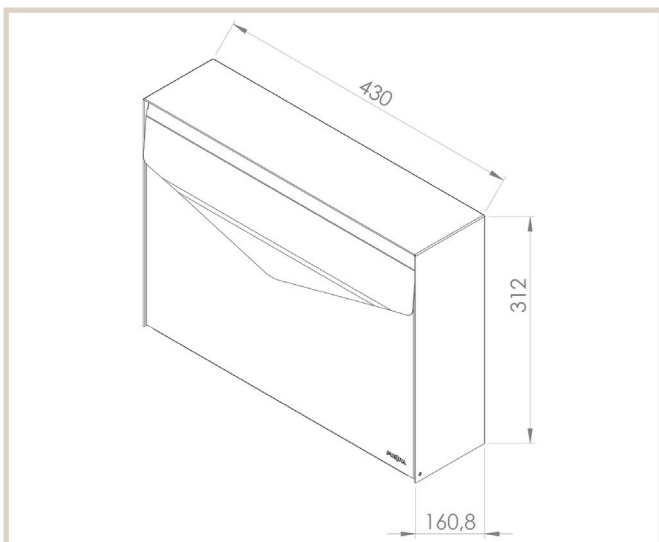

Letter 111

MEFA Letter gives you good, well-thought-out design at an affordable price.
MEFA Letter is designed by Mencke & Vagnby.

Technical info:

Height: 312 mm

Width: 430 mm

Depth: 160 mm

Lock:

MEFA security lock