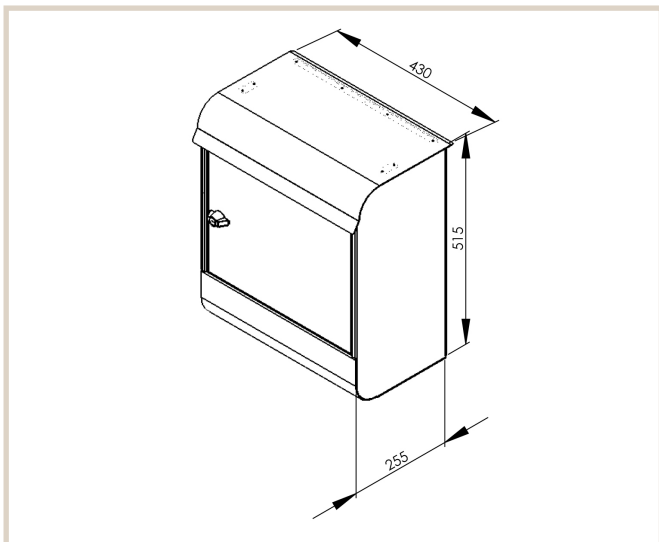

Magnum 495

Despite its name, MEFA Magnum is a small, solid parcel mailbox designed for hanging on a wall or pole. The letter and parcel slot is at the top.

Technical info:

Height: 515 mm
Width: 430 mm
Depth: 255 mm

Look:

MEFA security lock

Art. No:

Jet black structure: 495101M
Traffic white glossy: 495000M