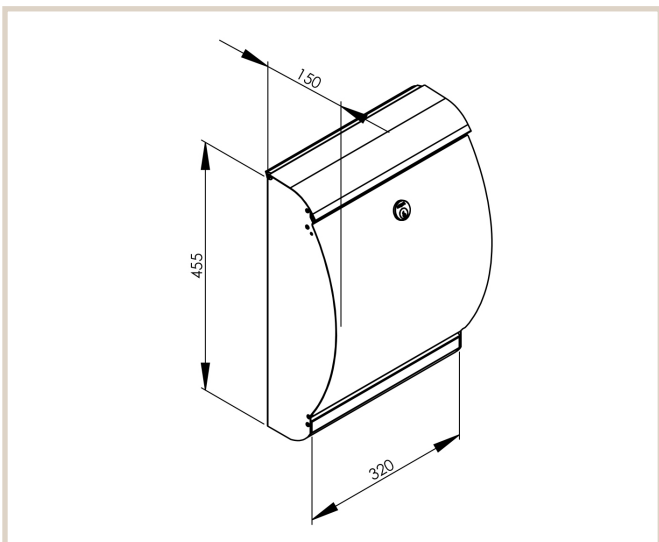

### Technical info:

Height: 455 mm  
Width: 320 mm  
Depth: 150 mm

### Art. No:

Traffic white glossy: 300100M  
Black/Stainless steel: 300020M  
Black/Galvanised steel: 300900M