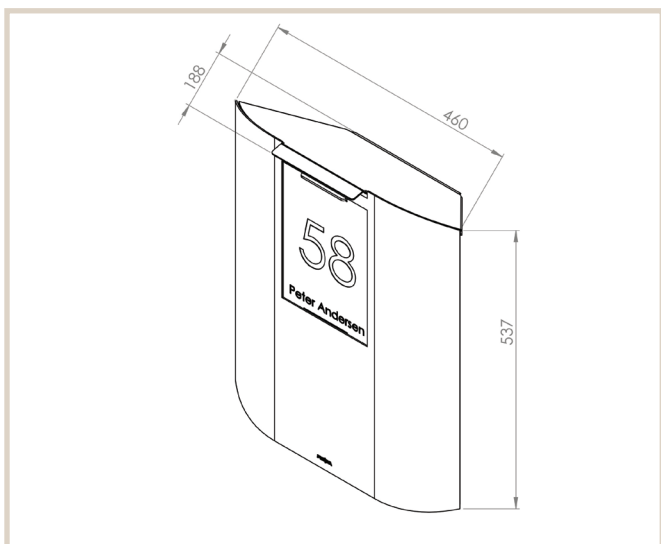

UFO 650

MEFA UFO has been designed by David Lewis Designers in the form of a name plate on a simple, curved panel that floats in front of your house like a beautiful and friendly coat of arms.

Technical info:

Height: 537 mm
Width: 460 mm
Depth: 188 mm

Look:

MEFA security lock

Art. No:

Jet black glossy: 650100M
White aluminium: 650900M
Traffic white glossy: 650000M