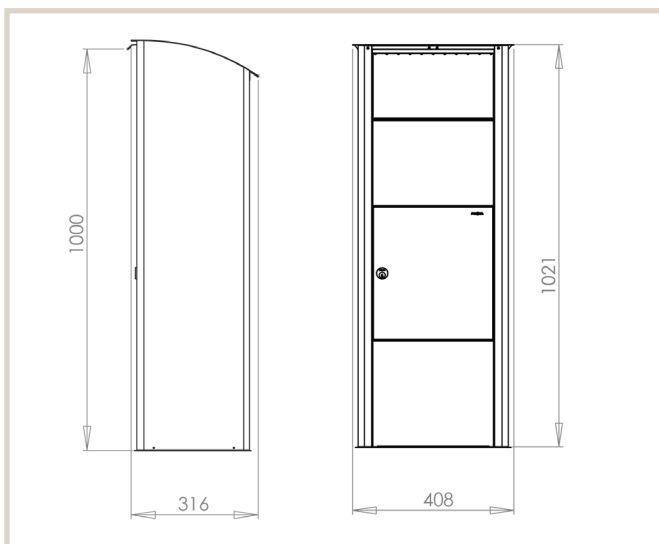

Beech 457

Robust model with an elegant design, with slot for medium-sized parcels and mail.
The intermediate base can be removed to hold larger quantities of mail and small packages.

Technical info:

Height: 1021 mm
Width: 408 mm
Depth: 316 mm

Look:

MEFA security lock

Art. No:

Jet black glossy: 457101M
White aluminium: 457901M
Traffic white glossy: 457001M