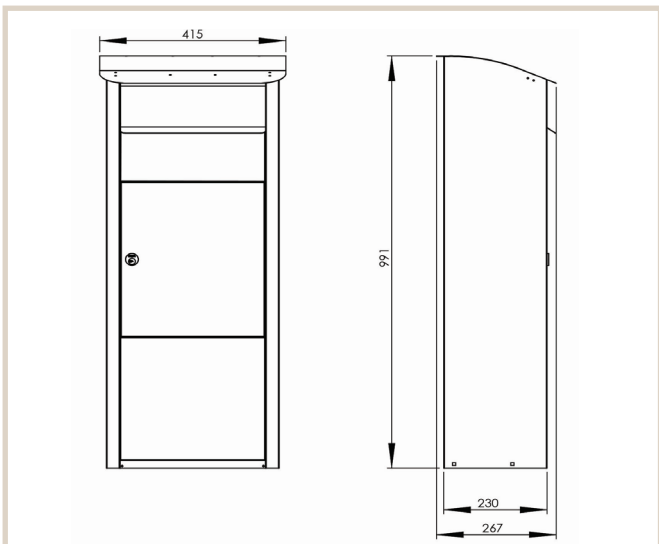

Birch 490

A functional parcel mailbox with an extra-large letter slot. The practical angle of the intermediate base makes emptying the mailbox a breeze. The intermediate base can be removed.

Technical info:

Height: 991 mm

Width: 415 mm

Depth: 230 mm

Look:

MEFA security lock

Art. No:

Jet black glossy: 459100M

Københavnsvej 75 – DK-4000 Roskilde