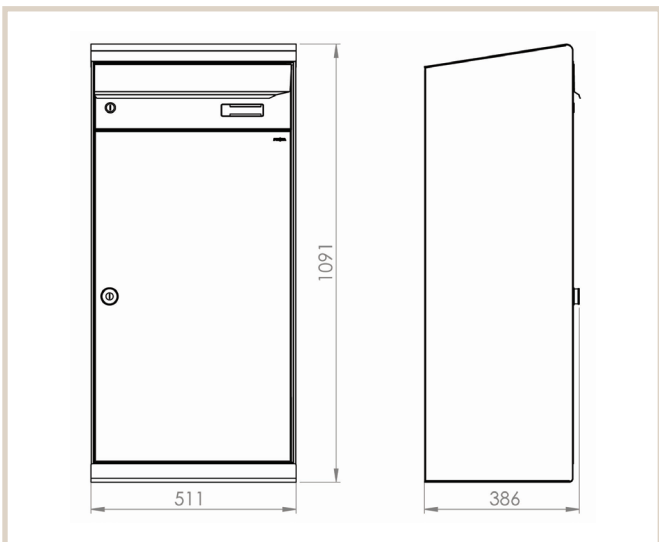

Cedar 881

MEFA Cedar is designed by the well known designers .molldesign in a modern, functional design. MEFA Cedar can receive really large deliveries thanks to it's unique combination of a large parcel door and a special parcel lock.

Technical info:

Height: 1091 mm

Width: 511 mm

Depth: 386 mm

Look:

MEFA security lock and Parcel click lock

Art. No:

Pure white semi matt: 881010M