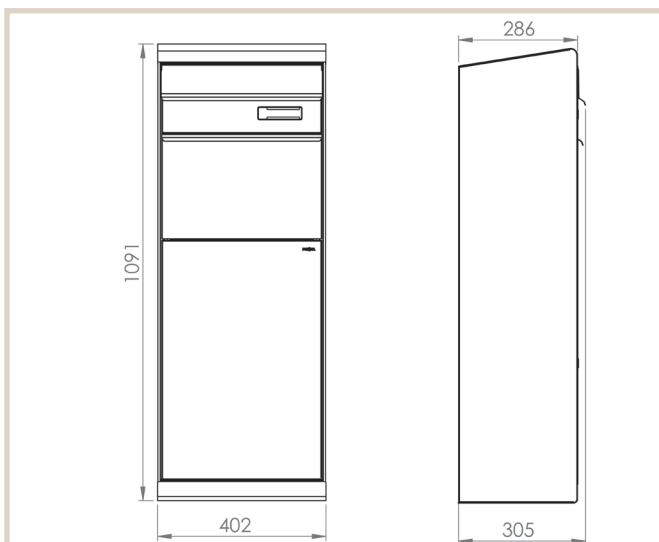

Etna 771

MEFA Etna is designed by the well known designers .molldesign in a minimalistic design that signals high quality.

Technical info:

Height: 1091 mm

Width: 402 mm

Depth: 305 mm

Look:

MEFA security lock