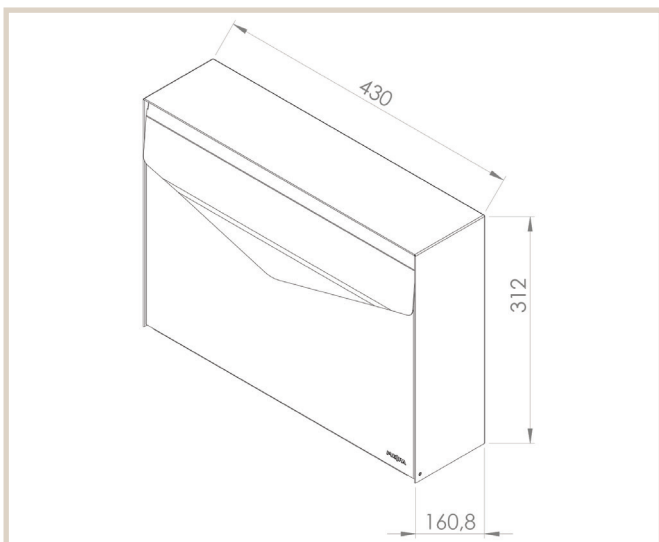

### Technical info:

Height: 312 mm  
Width: 430 mm  
Depth: 160 mm

**Lock:** MEFA security lock