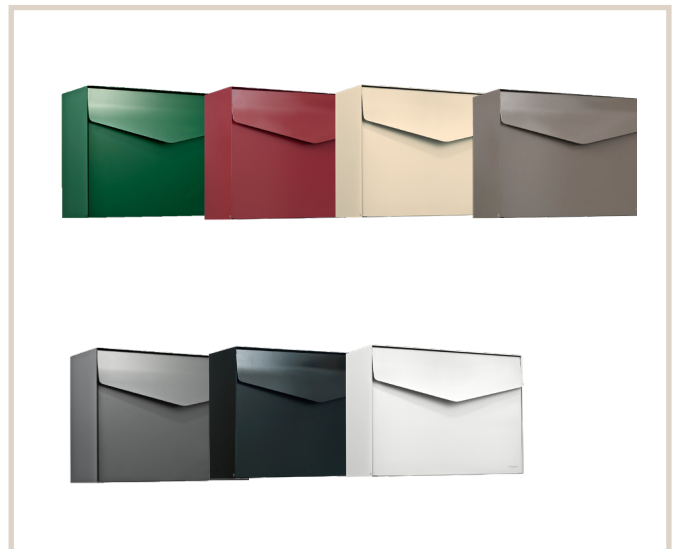

## Letter 111

MEFA Letter gives you good, well-thought-out design at an affordable price.  
MEFA Letter is designed by Mencke & Vagnby.

### Technical info:

Height: 312 mm  
Width: 430 mm  
Depth: 160 mm

**Lock:** MEFA security lock

### Art. No:

Moss green semi matt: 111321M  
Oxide red semi matt: 111420M  
Ivory semi mat: 111220M  
Beige grey semi matt: 111521M  
Basalt grey semi matt: 111520M  
Jet black semi matt: 111120M  
Pure white semi matt: 111020M