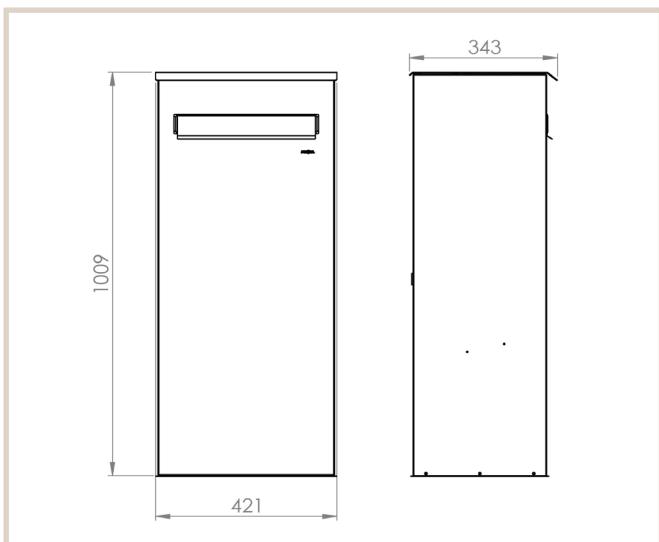

Oak 481

MEFA Oak is a robust and very spacious parcel mailbox that can handle several larger parcels a day using the specially designed parcel slot at the top.

Technical info:

Height: 1009 mm

Width: 421 mm

Depth: 343 mm

Look:

MEFA security lock

Art. No:

Jet black structure: 481100M

Anthracite grey glossy: 481500M

Københavnsvej 75 – DK-4000 Roskilde

E-mail: info@renzgroup.dk