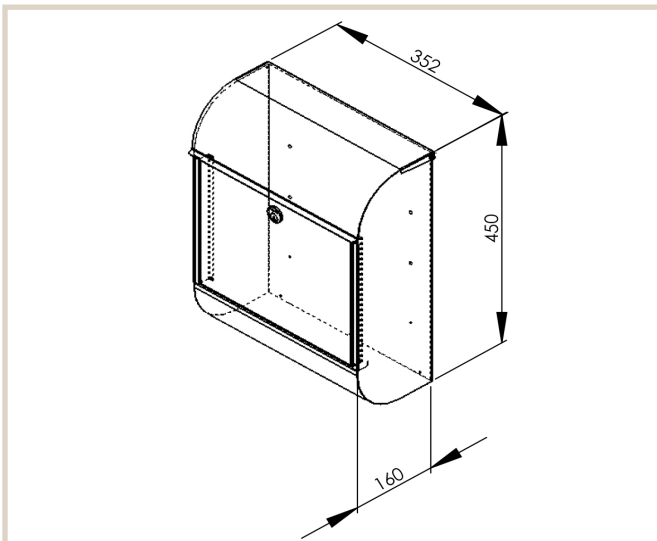

Pearl 872

With MEFA Pearl you can easily collect the newspaper without keys. The mailbox consists of a locked compartment for letters and an unlocked, covered compartment for newspapers and advertising mail.

Technical info:

Height: 450 mm

Width: 352 mm

Depth: 160 mm

Lock: MEFA security lock

Art. no.:

Traffic white: 872000M

Jet black/Stainless steel: 872020M