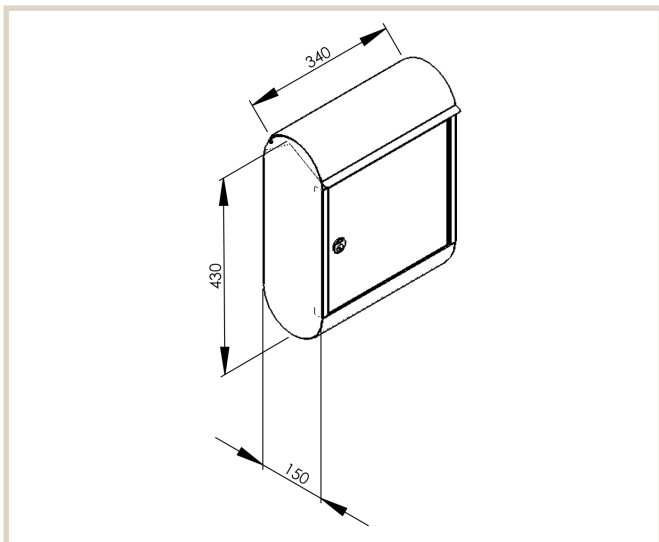

## Topaz 842

MEFA Topaz is a small and pretty mailbox in a simple design with a side-hinged lid and effective utilisation of the mail compartment. It is particularly suitable if you receive smaller volumes of mail.

### Technische Daten:

Height: 430 mm

Width: 340 mm

Depth: 150 mm

**Lock:** MEFA security lock