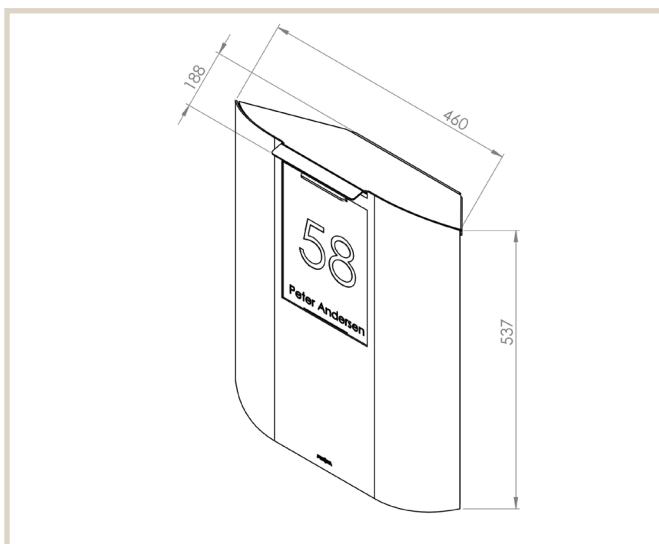

UFO 650

MEFA UFO has been designed by David Lewis Designers in the form of a name plate on a simple, curved panel that floats in front of your house like a beautiful and friendly coat of arms.

Technical info:

Height: 537 mm

Width: 460 mm

Depth: 188 mm

Look:

MEFA security lock

Art. No:

Jet black glossy: 650100M

White aluminium: 650900M