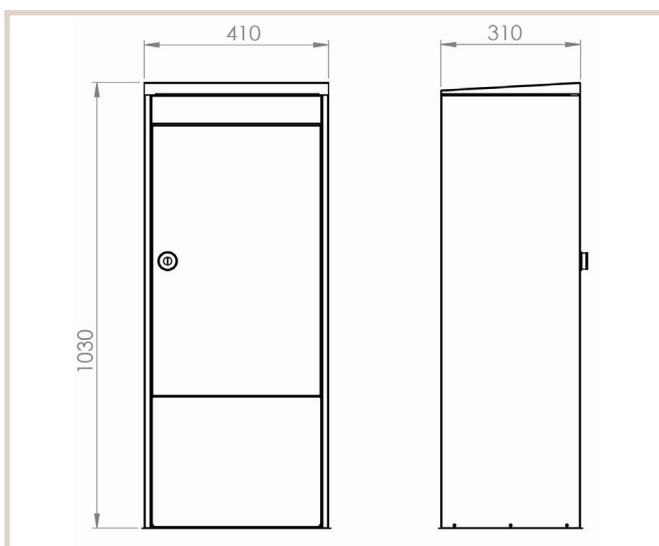

Mana 482 only parcelbox

This MEFA Mana 482 model is made as a parcel box with parcel lock only.
The roof has a slight slope to divert the rainwater - also available in two other models.

Technical info:

Height: 1030 mm
Width: 410 mm
Depth: 310 mm

Look:

Parcel click lock

Art. No:

Pure white semi matt: 482011M
Black grey semi matt: 482031M
White aluminium: 482041M
Basalt grey semi matt: 482021M