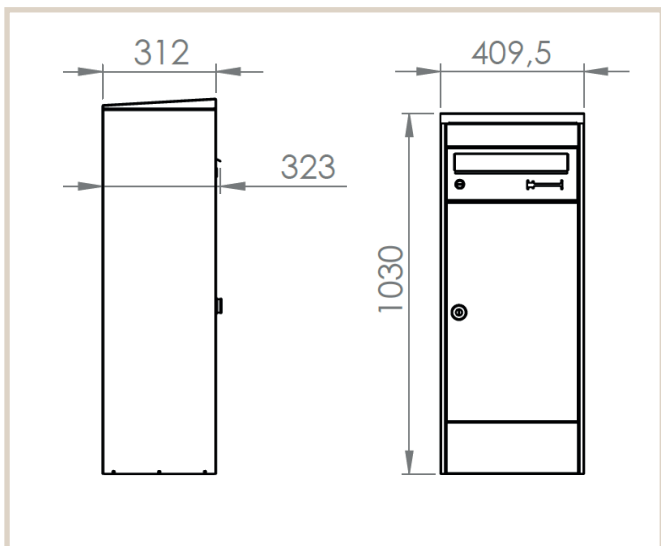

Mana 482 with one mailbox

This MEFA Mana 482 model is with one separate mailbox.
The roof has a slight slope to divert the rainwater - also available in two other models.

Technical info:

Height: 1030 mm
Width: 409,5 mm
Depth: 312 mm

Look:

MEFA security lock and Parcel click lock

Art. No:

Pure white semi matt: 482111M
Black grey semi matt: 482131M
White aluminium semi matt: 482141M
Basalt grey semi matt: 482121M