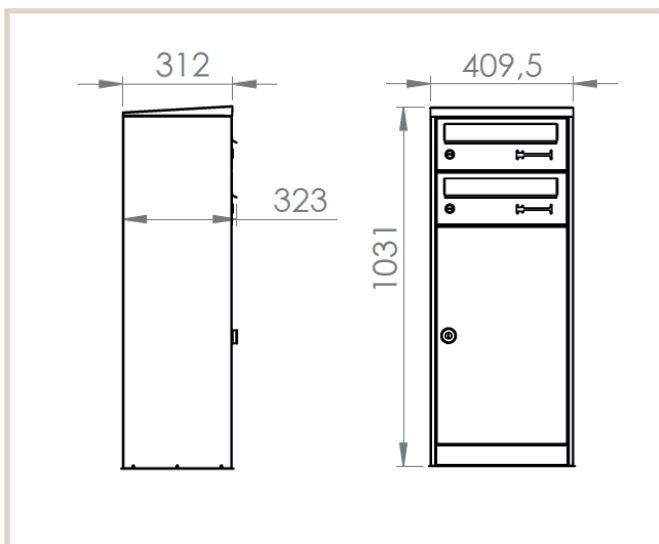

## Mana 482 with two mailboxes

This MEFA Mana 482 model is with two separate mailboxes, perfect if you share a house. The roof has a slight slope to divert the rainwater - also available in two other models.

### Technical info:

Height: 1030 mm  
Width: 409,5 mm  
Depth: 312 mm