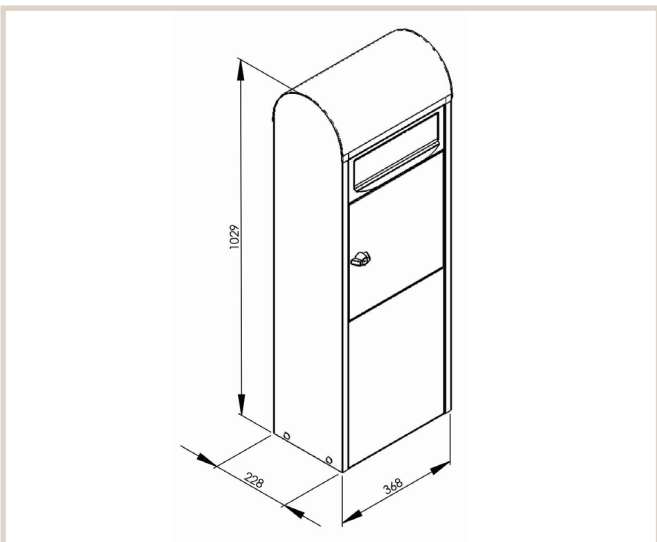

Ash 475

MEFA Ash is a robust, spacious model with an elegant arched roof and large letter slot on the front. MEFA Ash to hold larger volumes of mail when required, e.g. during holidays.

Technical info:

Height: 1029 mm

Width: 368 mm

Depth: 228 mm

Look:

MEFA security lock

Art. No:

Jet black structure: 475100M

Galvanised steel: 475900M

Korskildeeng 6 - DK - 2670 Greve