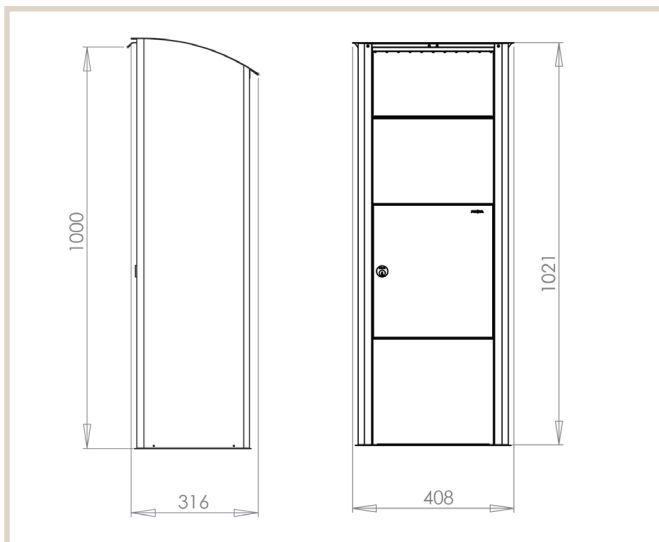

Beech 457

Robust model with an elegant design, with slot for medium-sized parcels and mail.
The intermediate base can be removed to hold larger quantities of mail and small packages.

Technical info:

Height: 1021 mm

Width: 408 mm

Depth: 316 mm

Look:

MEFA security lock

Art. No:

Jet black glossy: 457101M

White aluminium: 457901M

Traffic white glossy: 457001M