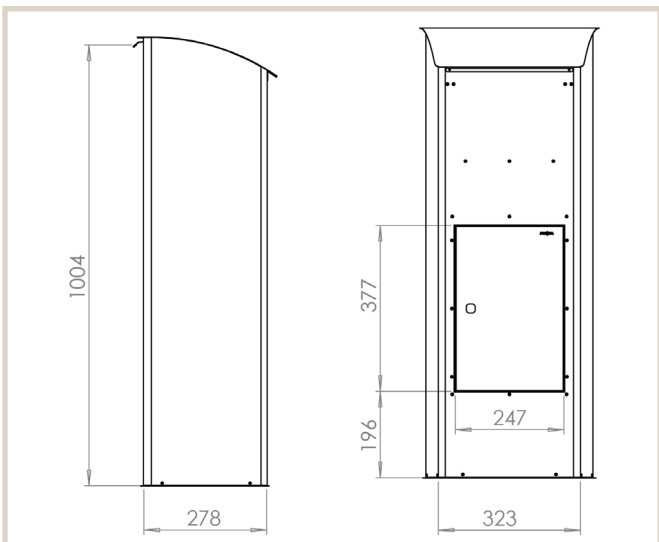

Beech 458

Robust model with an elegant design, with slot for medium-sized parcels and mail.
The intermediate base can be removed to hold larger quantities of mail and small packages.

Technical info:

Height: 1004 mm

Width: 323 mm

Depth: 278 mm

Look:

MEFA security lock

Art. No:

Traffic white glossy: 458001M

White aluminium: 458901M

Jet black structure: 458101M