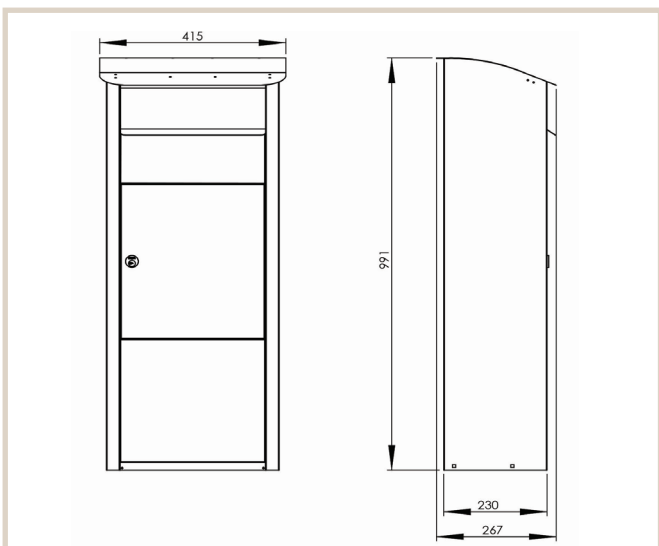

## Birch 490

A functional parcel mailbox with an extra-large letter slot. The practical angle of the intermediate base makes emptying the mailbox a breeze. The intermediate base can be removed.

### Technical info:

Height: 991 mm

Width: 415 mm

Depth: 230 mm