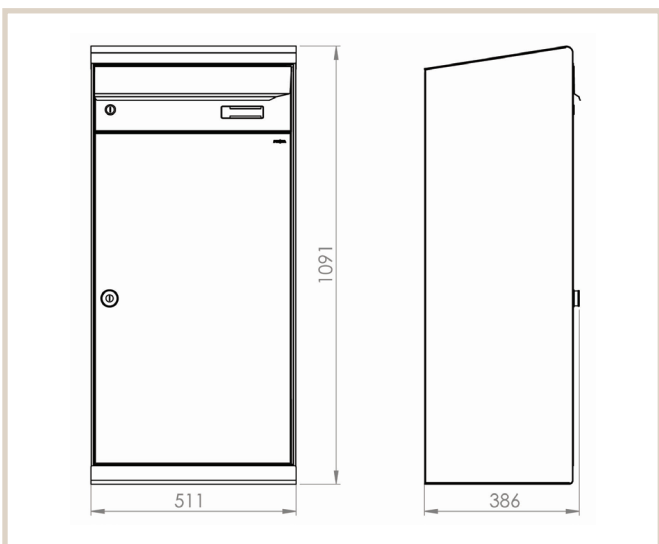

## Cedar 881

MEFA Cedar is designed by the well known designers .molldesign in a modern, functional design. MEFA Cedar can receive really large deliveries thanks to it's unique combination of a large parcel door and a special parcel lock.

### Technical info:

Height: 1091 mm

Width: 511 mm

Depth: 386 mm