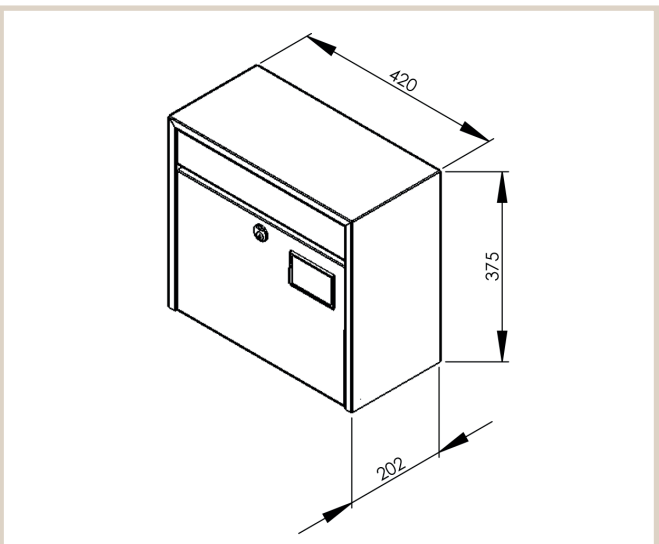

Etude 900

A classic, square mailbox with an integrated name plate and an extra wide letter slot.
Useful if you often receive extra large letters.

Technical info:

Height: 375 mm

Width: 420 mm

Depth: 202 mm

Look:

MEFA security lock

Art. No:

Jet black structure: 900120M

Traffic white glossy: 900000M

Korskildeeng 6 - DK - 2670 Greve

E-mail: info@renzgroup.dk

Tel: +45 4619 3500

www.me-fa.com