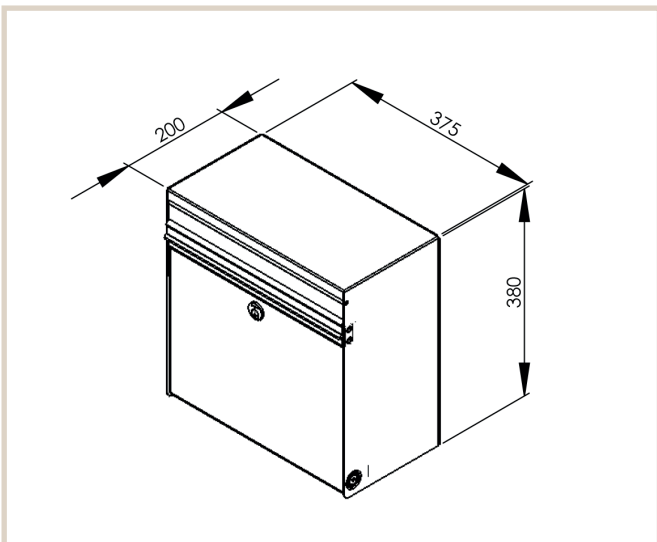

## Fuga 460

MEFA Fuga is a solid, distinctive mailbox in galvanised steel with an integrated name plate.

**Technical info:**

Height: 380 mm

Width: 375 mm

Depth: 200 mm

**Lock:**

MEFA security lock