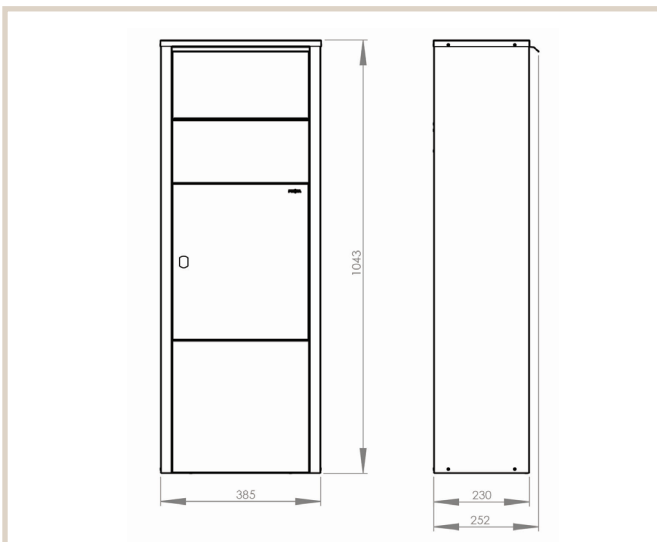

Hazel 477

MEFA Hazel is a narrow, minimalist package mail box. The letter and package chute allows the mail box to receive several small and medium-sized packages at once.

Technical info:

Height: 1043 mm
Width: 385 mm
Depth: 230 mm

Look:

MEFA security lock

Art. No:

Traffic white glossy: 477000M
Anthracite grey glossy: 477550M
Jet black structure: 477100M