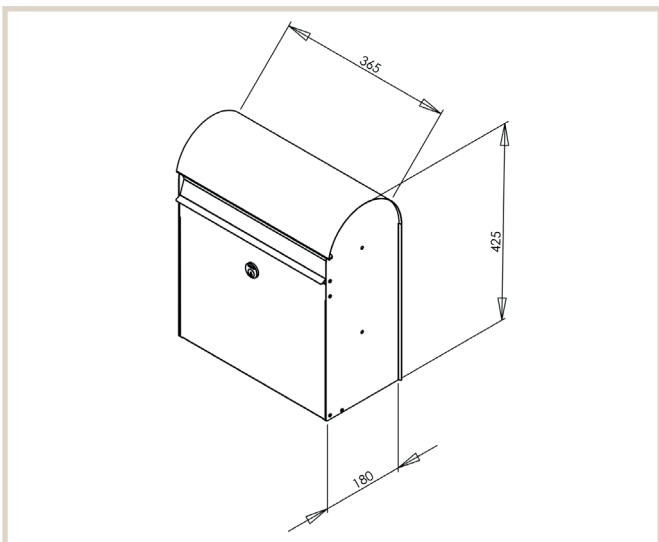

## Jade 870

MEFA Jade's round top and flat base give the mailbox a particularly distinctive appearance. Compared with cheaper models, you get a more robust and spacious mailbox of a good quality and with great functionality.

### Technical info:

Height: 425 mm

Width: 365 mm

Depth: 180 mm