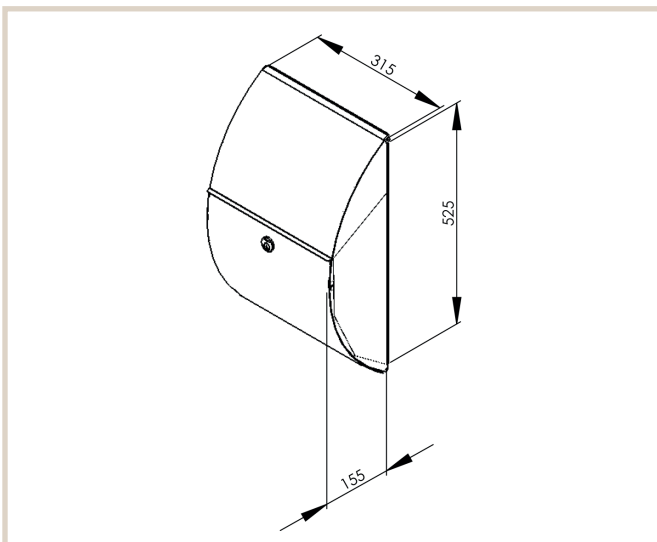

Journal 632

MEFA Journal is the exclusive solution for those who want a locked compartment for letters and an open compartment for newspapers. Unified design with a uniform front.

**Technical info:**

Height: 525 mm

Width: 315 mm

Depth: 155 mm

Look:

MEFA security lock

Art. No:

Stainless steel: 632020M

Black/Copper: 632800M

Black structure/Stainless steel: 632100M