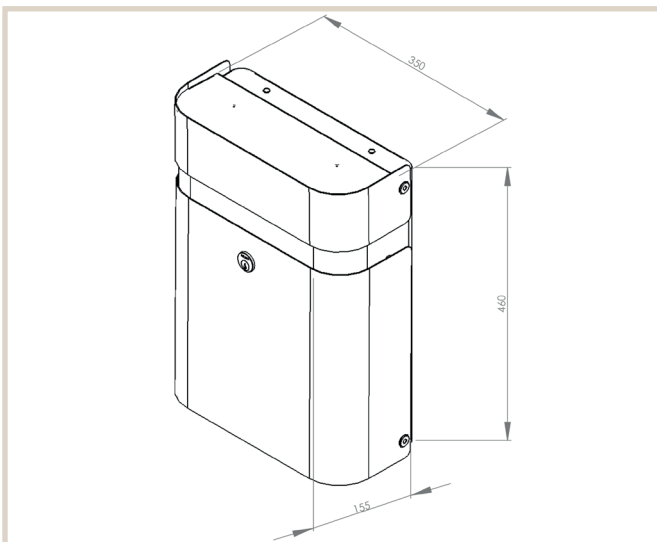

## Judo 640

MEFA Judo is a large and spacious modern designer mailbox with stylish surfaces. Seidenfaden Design has given Judo a minimalist, architectonic design.

**Technical info:**

Height: 460 mm

Width: 350 mm

Depth: 155 mm

**Look:**

MEFA security lock

**Art. No:**

Traffic white glossy: 640000M

Jet black structure: 640100M

Platinum grey structure: 640500M

Korskildeeng 6 - DK - 2670 Greve