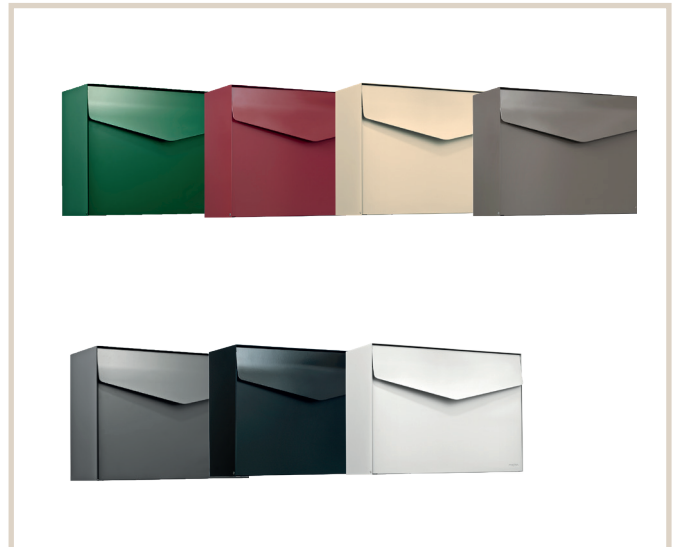

## Letter 111

MEFA Letter gives you good, well-thought-out design at an affordable price.  
MEFA Letter is designed by Mencke & Vagnby.

### Technical info:

Height: 312 mm  
Width: 430 mm  
Depth: 160 mm

**Lock:** MEFA security lock

### Art. No:

Moss green semi matt: 111321M  
Oxide red semi matt: 111420M  
Ivory semi mat: 111220M  
Beige grey semi matt: 111521M  
Basalt grey semi matt: 111520M  
Jet black semi matt: 111120M  
Pure white semi matt: 111020M