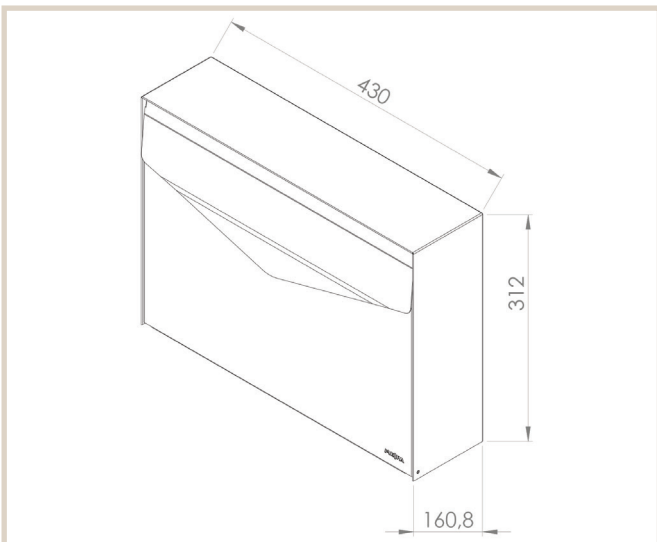

### Technical info:

Height: 312 mm  
Width: 430 mm  
Depth: 160 mm

**Lock:** MEFA security lock