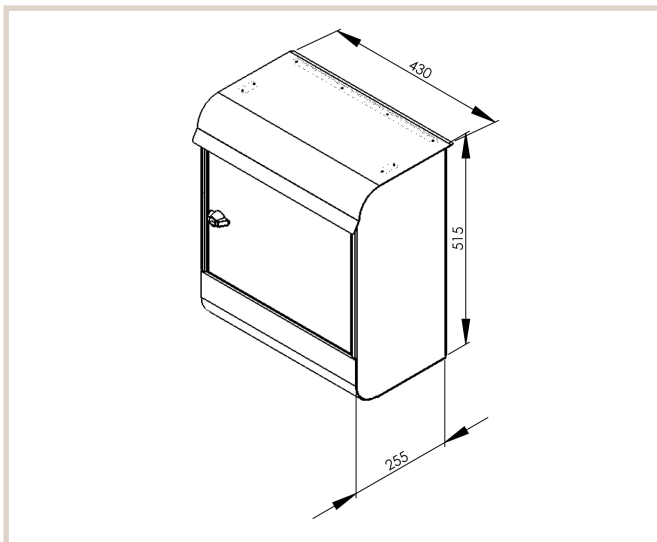

Magnum 495

Despite its name, MEFA Magnum is a small, solid parcel mailbox designed for hanging on a wall or pole. The letter and parcel slot is at the top.

Technical info:

Height: 515 mm

Width: 430 mm

Depth: 255 mm