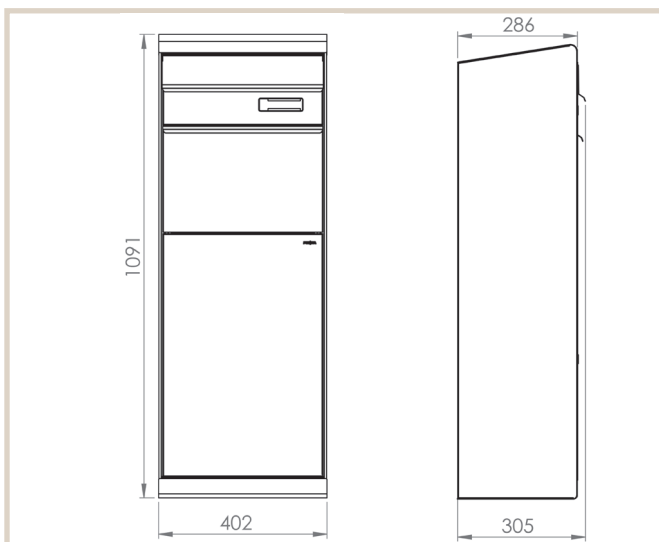

Technical info:

Height: 1091 mm

Width: 402 mm

Depth: 305 mm

Look:

MEFA security lock

Art. No:

Pure white semi matt: 661010M