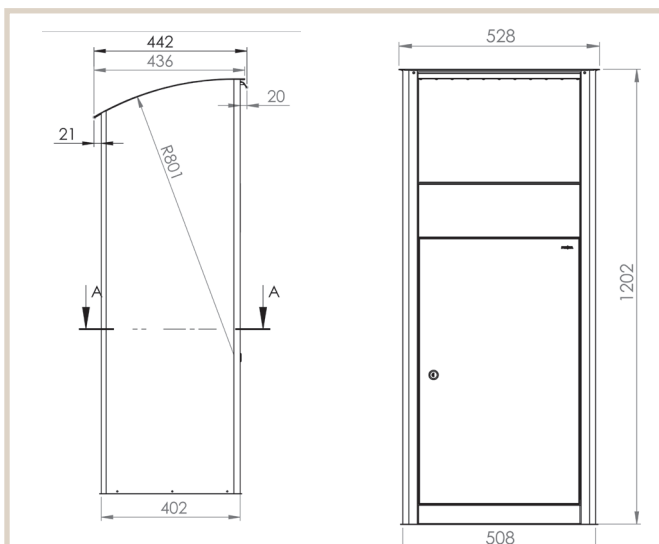

Mega 459

MEFA MEGA can handle several deliveries of large parcels delivered by different transporters during a day or during holidays before it is necessary to empty the parcel box.

Technical info:

Height: 1202 mm

Width: 508 mm

Depth: 402 mm

Look:

MEFA security lock

Art. No:

Jet black semi matt: 459100M

Korskildeeng 6 - DK - 2670 Greve

E-mail: info@renzgroup.dk