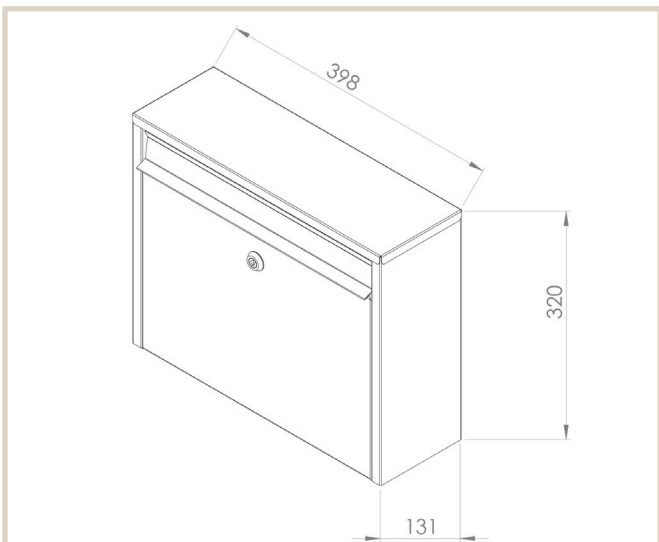

Minuet 99

MEFA Minuet is a classic, square model in a sensible quality and with a small safety lock. This mailbox is ideal if you usually receive smaller quantities of mail.

Technical info:

Height: 398 mm

Width: 320 mm

Depth: 131 mm

Lock:

Small security lock

Art. No:

Basalt grey structure: B99510

Traffic white glossy: B99090

Jet black structure: B99110