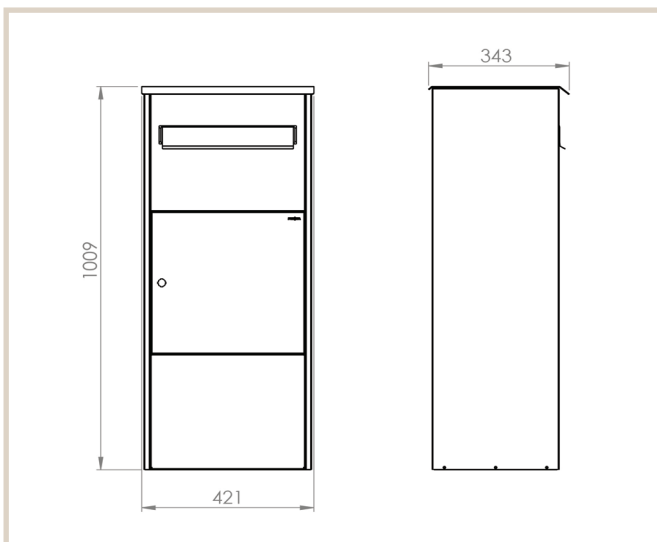

## Oak 480

MEFA Oak is a robust and very spacious parcel mailbox that can handle several larger parcels a day using the specially designed parcel slot at the top. With rear retrieval.

### Technical info:

Height: 1009 mm

Width: 421 mm

Depth: 343 mm