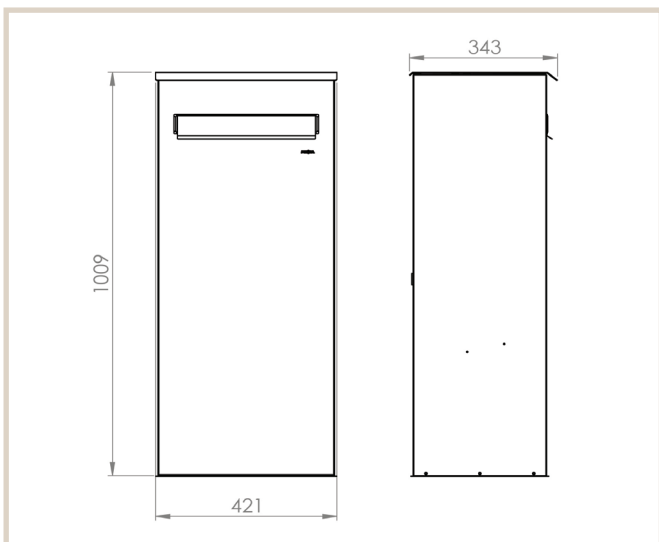

## Oak 481

MEFA Oak is a robust and very spacious parcel mailbox that can handle several larger parcels a day using the specially designed parcel slot at the top.

### Technical info:

Height: 1009 mm

Width: 421 mm

Depth: 343 mm