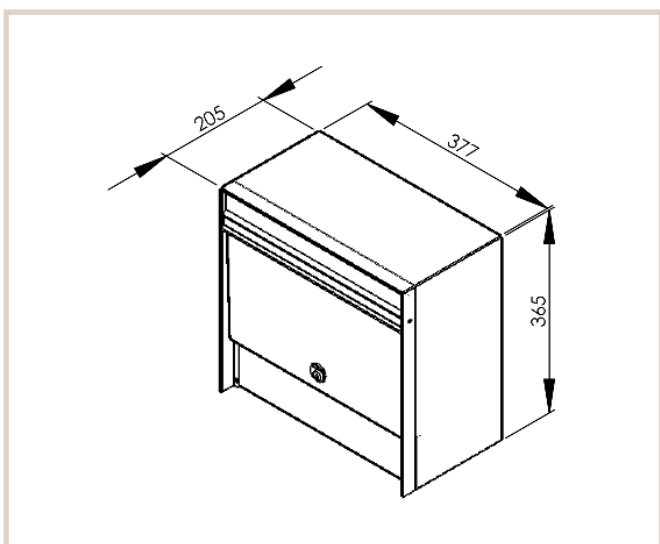

Opus 600

MEFA Opus differs from most other mailboxes in that it is made from aluminium. It is therefore lighter in weight and is particularly suitable where a light mailbox is required.

**Technical info:**

Height: 365 mm

Width: 377 mm

Depth: 205 mm

Look:

MEFA security lock

Art. No:

Basalt grey structure: 600500M

Traffic white glossy: 600000M