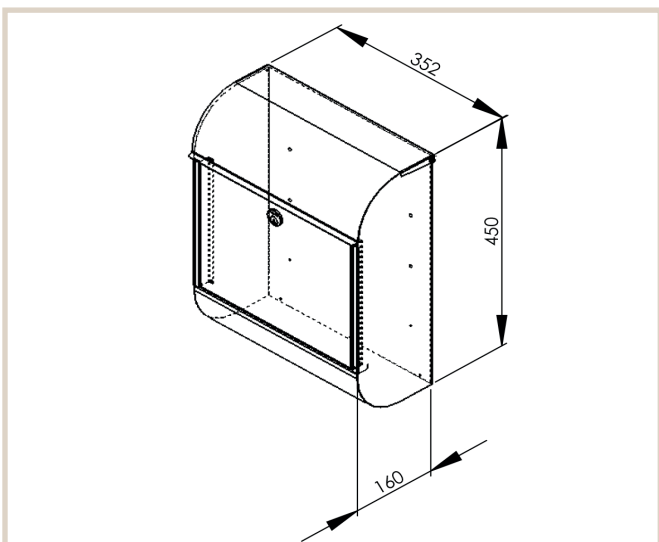

Pearl 872

With MEFA Pearl you can easily collect the newspaper without keys. The mailbox consists of a locked compartment for letters and an unlocked, covered compartment for newspapers and advertising mail.

Technical info:

Height: 450 mm

Width: 352 mm

Depth: 160 mm

Lock: MEFA security lock

Art. no.:

Traffic white: 872000M

Jet black/Stainless steel: 872020M