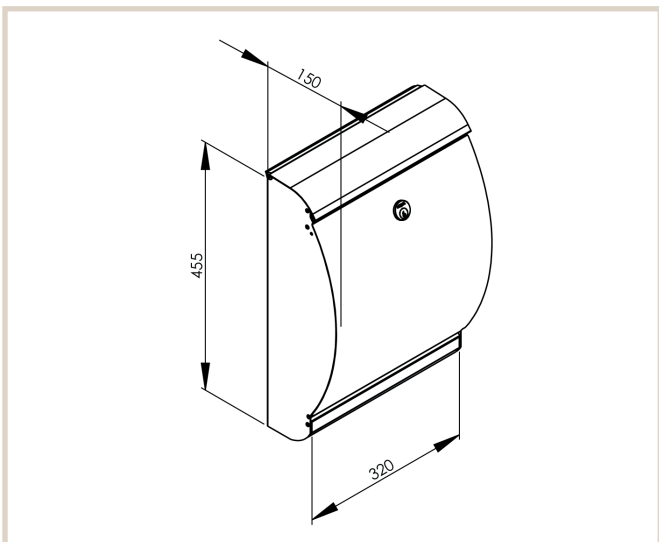

### Technical info:

Height: 455 mm

Width: 320 mm

Depth: 150 mm