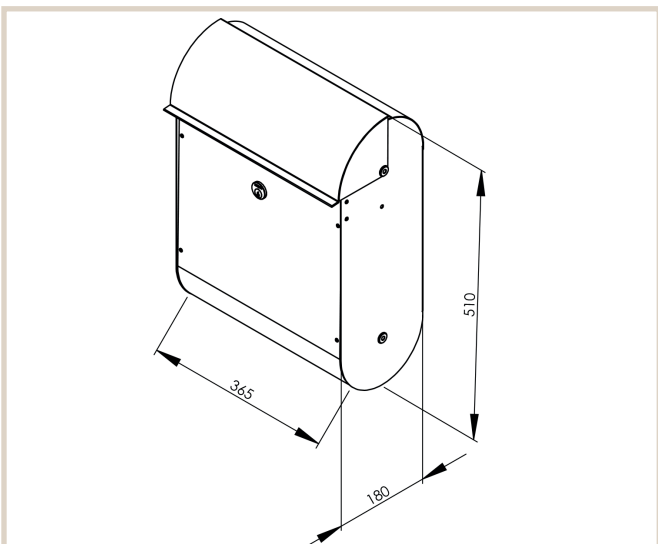

Quartz 825

MEFA Quartz is a user-friendly mailbox in a solid quality and great finish, giving you your money's worth. The mailbox has been designed with classic rounded forms and is easy to empty

Technical info:

Height: 510 mm

Width: 365 mm

Depth: 180 mm

Lock:

MEFA security lock

Art. No:

Traffic white glossy: 825000M

Jet black structure: 825100M