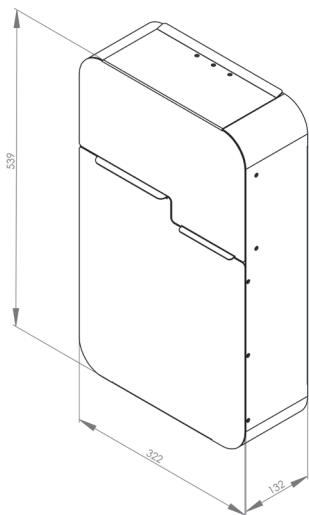

Retro 620

MEFA Retro is manufactured in a smart design.
Inlet and lock is discreetly concealed behind the flap.

Technical info:

Height: 539 mm

Width: 322 mm

Depth: 132 mm

Look:

MEFA security lock