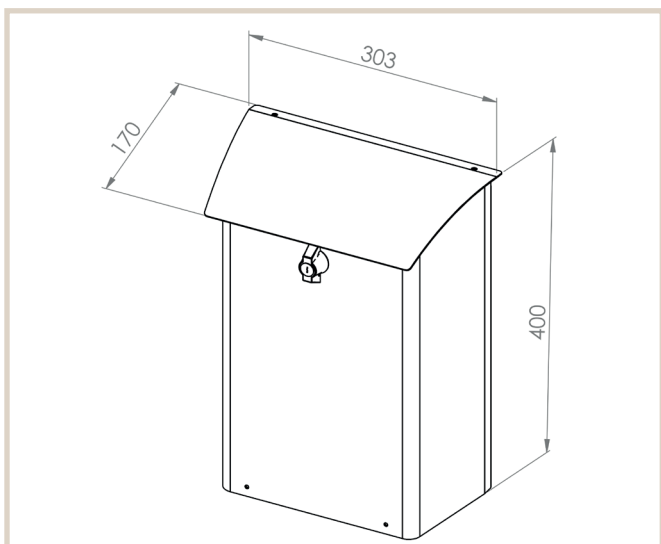

Rondo 58

MEFA Rondo is a plain functional mailbox in painted galvanised steel with extra capacity.

Technical info:

Height: 400 mm

Width: 303 mm

Depth: 170 mm

Look:

MEFA security lock