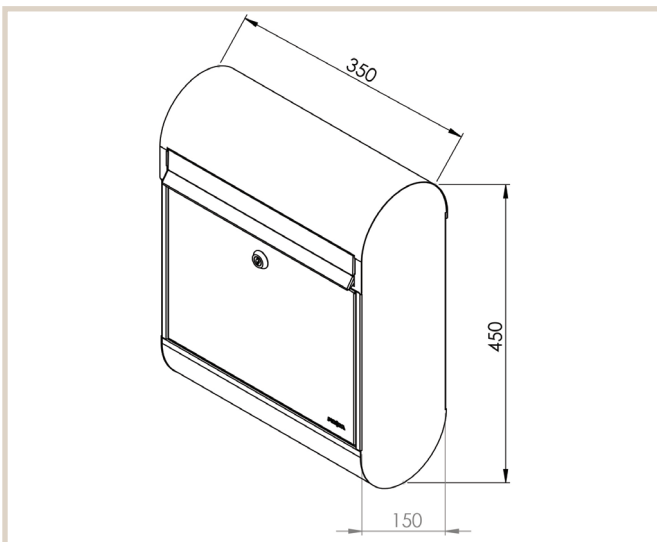

## Ruby 864

MEFA Ruby is a good, simple and stylish mailbox of a sensible quality that keeps your mail tidy when you empty it.

**Technical info:**

Height: 450 mm

Width: 350 mm

Depth: 150 mm

**Lock:**

MEFA security lock