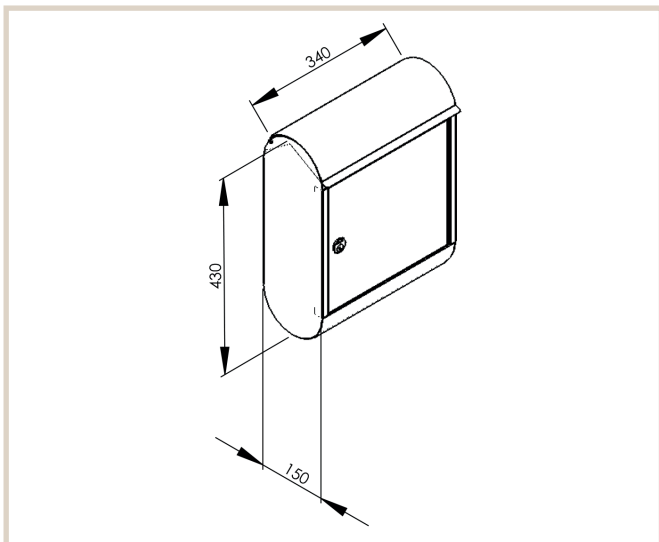

## Topaz 842

MEFA Topaz is a small and pretty mailbox in a simple design with a side-hinged lid and effective utilisation of the mail compartment. It is particularly suitable if you receive smaller volumes of mail.

### Technische Daten:

Height: 430 mm

Width: 340 mm

Depth: 150 mm

**Lock:** MEFA security lock