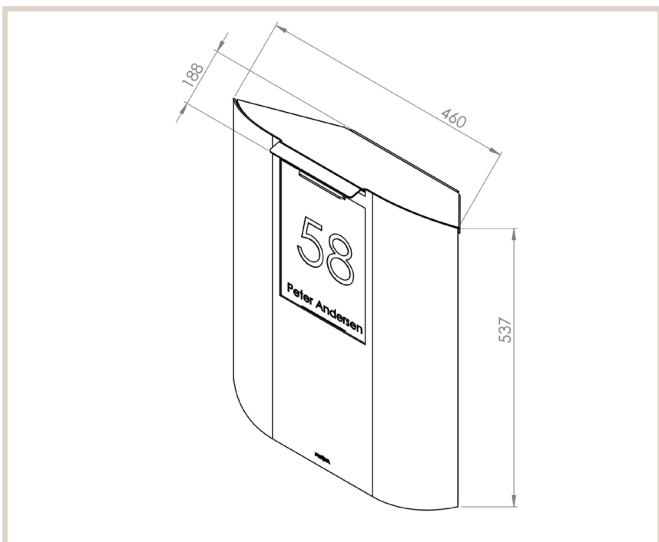

UFO 650

MEFA UFO has been designed by David Lewis Designers in the form of a name plate on a simple, curved panel that floats in front of your house like a beautiful and friendly coat of arms.

Technical info:

Height: 537 mm

Width: 460 mm

Depth: 188 mm

Look:

MEFA security lock

Art. No:

Jet black glossy: 650100M

White aluminium: 650900M