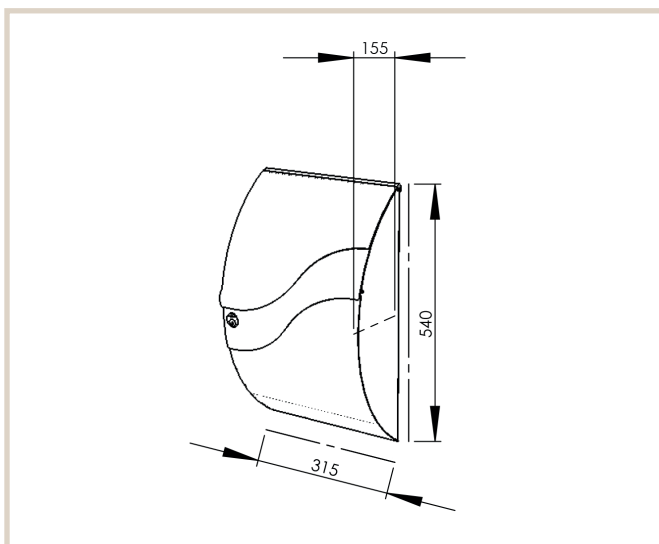

### Technical info:

Height: 540 mm

Width: 315 mm

Depth: 155 mm